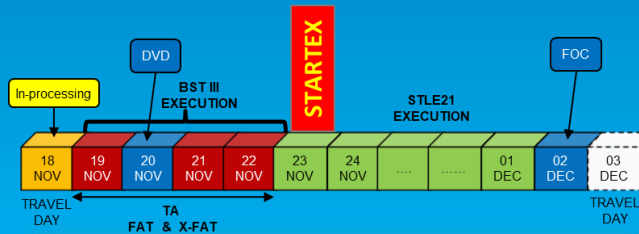

EXERCISE CALENDAR

Follow us on our official accounts

@CGTAD_NRDC_ESP

@NRDC_ESP

#WEARENATO